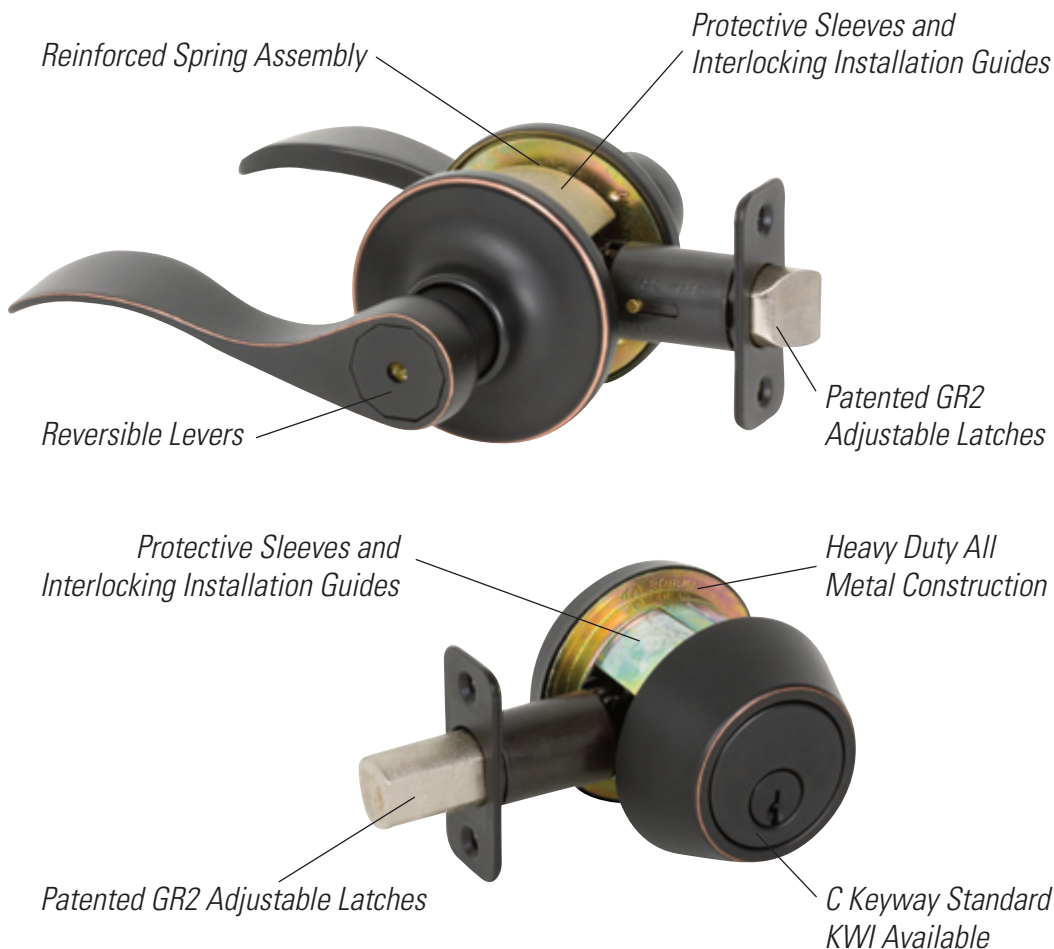

I N T R O D U C I N G
CALLAN
Grade 2 Residential Door Locks

THE DELANEY CO. is excited to introduce our new Grade 2 Residential lock line. Available in our most popular styles and finishes, **CALLAN** is an affordable way to upgrade any home. We've highlighted some of the robust features of **CALLAN** and invite you to visit our web site for additional information on this line.

Please visit our web site www.delaneyinc.com

DELANEY

265 Castleberry Industrial Drive / Cumming, Georgia 30040

Toll-Free 1.800.952.4430 / Fax 770.844.8658

www.delaneyinc.com

FEATURES

- ☐ Grade 2 ANSI Standard A156.2
- ☐ Protective Sleeve, Heavy Duty All Metal Construction
- ☐ Interlocking Installation Guides
- ☐ Reinforced Spring Assembly
- ☐ C Keyway and KW1
  Re-keyable for Master and Construction Keying

STYLES & FINISHES

- ☐ Concord Handleset
- ☐ Newport Lever
- ☐ Bennett Lever
- ☐ Camden Knob
- ☐ Saxon Knob
- ☐ Single Deadbolt
- ☐ Double Deadbolt
- ☐ US15   ☐ US10BE   ☐ US3

SPECIFICATIONS

- ☐ **DOOR PREP**
  Cross bore: 2 1/8"
  Edge Bore: 1"
  Latch Face: 1" x 2 1/4"
- ☐ **BACKSET**
  Fits 2 3/8" and 2 3/4"
- ☐ **DOOR THICKNESS**
  1 3/8" - 1 3/4" door standard
- ☐ **CYLINDER**
  "C" 5-pin standard,
  KW1 available
  Entries packed KA5
- ☐ **LATCHES**
  Faceplate: 1" x 2 1/4"
  Round + Square corner included
  Entry Bolt: 1/2" throw
  Deadbolt: 1" throw
- ☐ **STRIKES**
  1 3/4" x 2 1/4"
  Full lip round + square corner included
- ☐ **WOOD SCREWS**
  Combination screws that suit both wood or metal door mounting
- ☐ **DOOR HANDING**
  Reversible Non Handed