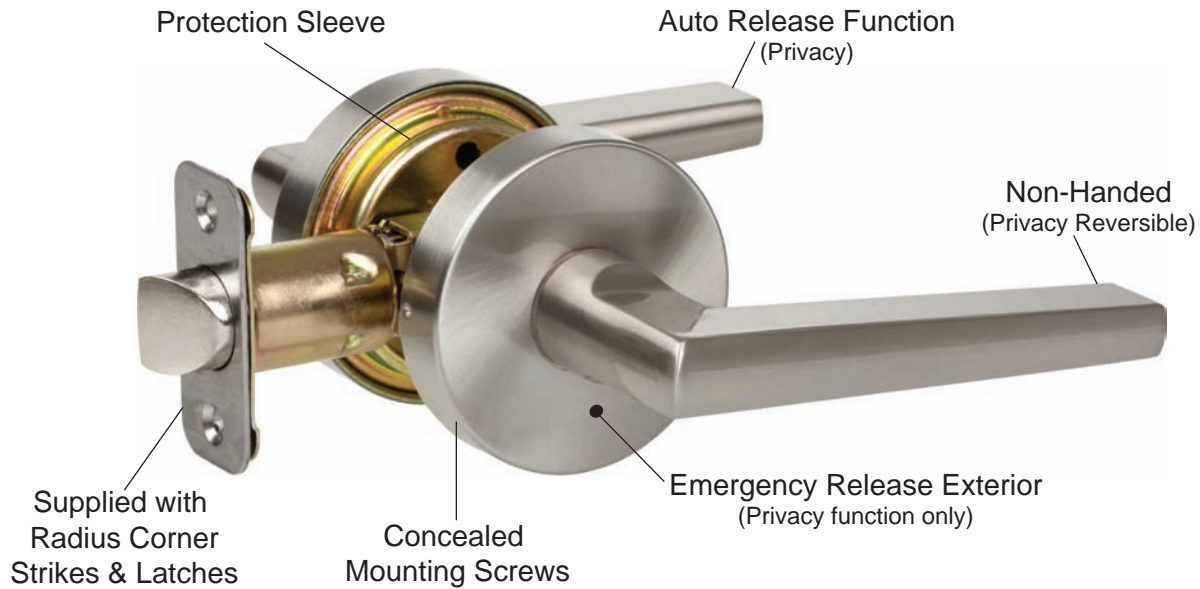

CIRA . VIDA

CIRA . VIDA

CLEAN . MODERN
CONTEMPORARY

CIRA

VIDA

DELANEY
Designer Series™

DELANEY
Designer Series™

**CIRA and VIDA
LEVER LOCKSETS
(BOX PACK)**

Not To Scale

SPECIFICATIONS

For Door Thickness	Backset	Standard Door Prep	Finishes Available
1 3/8" ~ 2"	Adjustable: 2 3/8" or 2 3/4"	Cross Bore: 2 1/8" Edge Bore: 1"	US15-Satin Nickel US26-Polished Chrome

Pictured Above: Vida, US15 Satin Nickel. Pictured on Front: Cira & Vida, US26 Polished Chrome.

CIRA

ANSI Rated

CODE	FUNCTION	MODEL NO.	LIST PRICE	QUANTITY PER CARTON	WT/LB
350511	Passage	501T-CI-US15		10 Pcs	23 Lbs
350521	Privacy	502T-CI-US15		10 Pcs	24 Lbs
350551	Dummy	515T-CI-US15		20 Pcs	24 Lbs
350516	Passage	501T-CI-US26		10 Pcs	23 Lbs
350526	Privacy	502T-CI-US26		10 Pcs	24 Lbs
350556	Dummy	515T-CI-US26		20 Pcs	24 Lbs